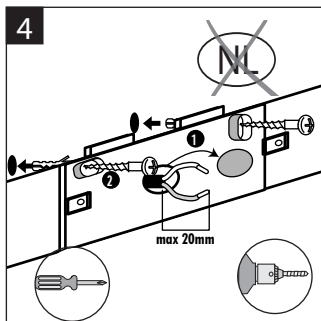

massive

CE Distributor
Satenrozen 13
2550Kontich - Belgium
PC MC0000267
A946 Last update: 07/07/10

massive

Type B