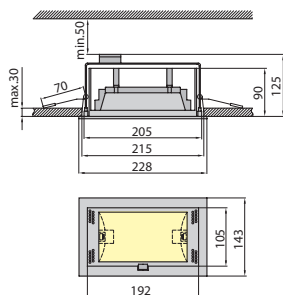

Art. no.	Index	Model	Light source	Power	Socket	Ballast	Colour
8100 Movable recessed ceiling fixture							
0113	OS-810007-10	8100	metal halide lamp MH-7	70W	Rx7s	not included	white
0114	OS-810007-72	8100	metal halide lamp MH-7	70W	Rx7s	not included	satın chrome
0115	OS-810015-10	8100	metal halide lamp MH-7	150W	Rx7s	not included	white
0116	OS-810015-72	8100	metal halide lamp MH-7	150W	Rx7s	not included	satın chrome

Material: ring – aluminium; projector – aluminium; reflector – aluminium; cover – glass;