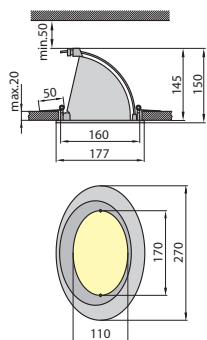

Material: body – aluminium; ring – aluminium; reflector – aluminium; cover – glass

Art. no.	Index	Model	Light source	Power	Socket	Ballast	Colour
AVENE Movable recessed ceiling fixture							
0112	OS-AVNE00-10	AVENE	metal halide lamp MH-7	70W lub 150W	Rx7s	not included	white