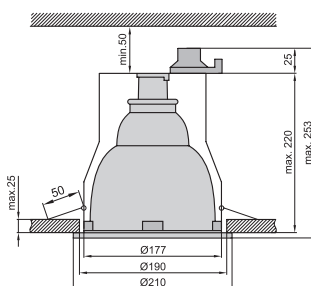

Art. no.	Index	Model	Light source	Power	Socket	Colour
R Fixed recessed ceiling fixture						
0134	OS-R600NG-10	R-600NG	compact fluorescent lamp or incandescent bulb	max. 40W	E27	white
0135	OS-R600NG-73	R-600NG	compact fluorescent lamp or incandescent bulb	max. 40W	E27	silver
0136	OS-R700NG-10	R-700NG	compact fluorescent lamp or incandescent bulb	max. 40W	E27	white
0137	OS-R700NG-73	R-700NG	compact fluorescent lamp or incandescent bulb	max. 40W	E27	silver
0138	OS-R800NG-10	R-800NG	compact fluorescent lamp or incandescent bulb	max. 40W	E27	white
0139	OS-R800NG-73	R-800NG	compact fluorescent lamp or incandescent bulb	max. 40W	E27	silver

R-700NG

Material: body – steel; ring – aluminium; reflector – aluminium; cover – glass