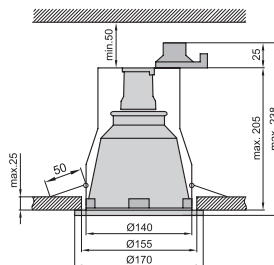

Material: ring – aluminium; projector – aluminium; reflektor – aluminium; cover – glass

Art. no.	Index	Model	Light source	Power	Socket	Colour
R Fixed recessed ceiling fixture						
0128	OS-R350NG-10	R-350NG	compact fluorescent lamp or incandescent bulb	max. 40W	E27	white
0129	OS-R350NG-73	R-350NG	compact fluorescent lamp or incandescent bulb	max. 40W	E27	silver
0130	OS-R400NG-10	R-400NG	compact fluorescent lamp or incandescent bulb	max. 40W	E27	white
0131	OS-R400NG-73	R-400NG	compact fluorescent lamp or incandescent bulb	max. 40W	E27	silver
0132	OS-R500NG-10	R-500NG	compact fluorescent lamp or incandescent bulb	max. 40W	E27	white
0133	OS-R500NG-73	R-500NG	compact fluorescent lamp or incandescent bulb	max. 40W	E27	silver

R-350NG

R-400NG

R-500NG

Material: body – steel; ring – aluminium; reflector – aluminium; cover – glass

Art. no.	Index	Model	Light source	Power	Socket	Colour
R Fixed recessed ceiling fixture						
0134	OS-R600NG-10	R-600NG	compact fluorescent lamp or incandescent bulb	max. 40W	E27	white
0135	OS-R600NG-73	R-600NG	compact fluorescent lamp or incandescent bulb	max. 40W	E27	silver
0136	OS-R700NG-10	R-700NG	compact fluorescent lamp or incandescent bulb	max. 40W	E27	white
0137	OS-R700NG-73	R-700NG	compact fluorescent lamp or incandescent bulb	max. 40W	E27	silver
0138	OS-R800NG-10	R-800NG	compact fluorescent lamp or incandescent bulb	max. 40W	E27	white
0139	OS-R800NG-73	R-800NG	compact fluorescent lamp or incandescent bulb	max. 40W	E27	silver