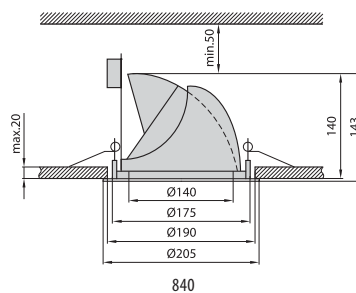

Material: ring – aluminium; projector – aluminium; reflector – aluminium; cover – glass
Connection type: 820 – quick connector; 8212, 8200 – three-way terminal block 2,5 mm²

Art. no.	Index	Model	Light source	Power	Socket	Ballast	Colour
830 Movable recessed ceiling fixture							
0123	OS-830G70-10	830	metal halide lamp MH-12	70W	G12	not included	white
0124	OS-830G70-73	830	metal halide lamp MH-12	70W	G12	not included	silver
8300 Movable recessed ceiling fixture							
0125	OS-830015-10	8300	metal halide lamp MH-12	150W	Rx7s	not included	white
840 Movable recessed ceiling fixture							
0126	OS-840070-10	840	metal halide lamp MH-12	70W	G12	not included	white
0127	OS-840070-72	840	metal halide lamp MH-12	70W	G12	not included	silver