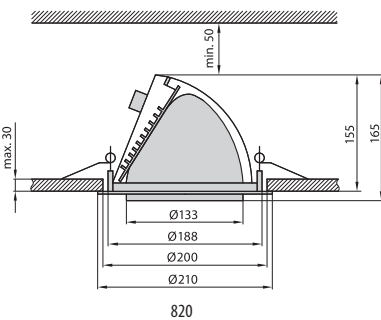

Material: ring – aluminium; projector – aluminium; reflector – aluminium; cover – glass
Connection type: 820 – quick connector; 8212, 8200 – three-way terminal block 2,5 mm²

Art. no.	Index	Model	Light source	Power	Socket	Ballast	Colour
830 Movable recessed ceiling fixture							
0123	OS-830G70-10	830	metal halide lamp MH-12	70W	G12	not included	white
0124	OS-830G70-73	830	metal halide lamp MH-12	70W	G12	not included	silver
8300 Movable recessed ceiling fixture							
0125	OS-830015-10	8300	metal halide lamp MH-12	150W	Rx7s	not included	white
840 Movable recessed ceiling fixture							
0126	OS-840070-10	840	metal halide lamp MH-12	70W	G12	not included	white
0127	OS-840070-72	840	metal halide lamp MH-12	70W	G12	not included	silver