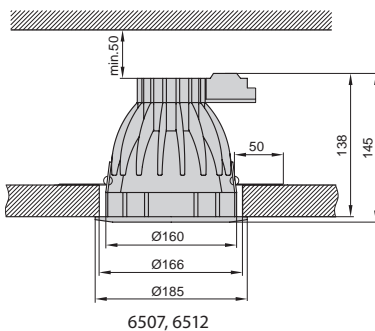

Material: body – aluminium; ring – aluminium; reflector – aluminium; cover – glass

Art. no.	Index	Model	Light source	Power	Socket	Ballast	Colour
AVENE Movable recessed ceiling fixture							
0112	OS-AVNE00-10	AVENE	metal halide lamp MH-7	70W lub 150W	Rx7s	not included	white