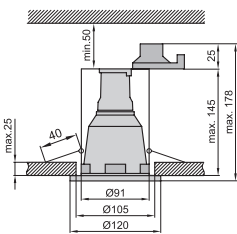

Art. no.	Index	Model	Light source	Power	Socket	Colour
R Fixed recessed ceiling fixture						
0128	OS-R350NG-10	R-350NG	compact fluorescent lamp or incandescent bulb	max. 40W	E27	white
0129	OS-R350NG-73	R-350NG	compact fluorescent lamp or incandescent bulb	max. 40W	E27	silver
0130	OS-R400NG-10	R-400NG	compact fluorescent lamp or incandescent bulb	max. 40W	E27	white
0131	OS-R400NG-73	R-400NG	compact fluorescent lamp or incandescent bulb	max. 40W	E27	silver
0132	OS-R500NG-10	R-500NG	compact fluorescent lamp or incandescent bulb	max. 40W	E27	white
0133	OS-R500NG-73	R-500NG	compact fluorescent lamp or incandescent bulb	max. 40W	E27	silver

R-350NG