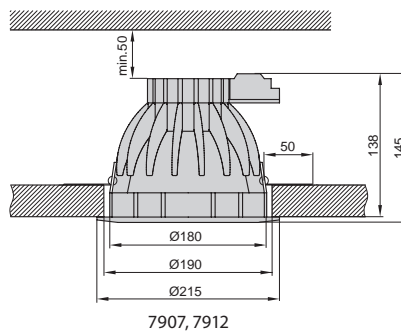

Material: body – aluminium; ring – aluminium; reflector – aluminium; cover – glass

Art. no.	Index	Model	Light source	Power	Socket	Ballast	Colour
AVENE Movable recessed ceiling fixture							
0112	OS-AVNE00-10	AVENE	metal halide lamp MH-7	70W lub 150W	Rx7s	not included	white