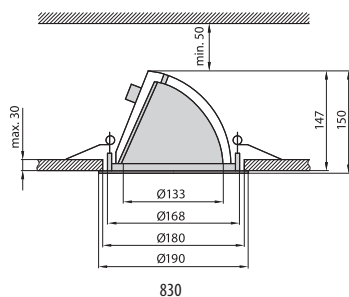

Material: ring – aluminium; projector – aluminium; reflector – aluminium; cover – glass
Connection type: 820 – quick connector; 8212, 8200 – three-way terminal block 2,5 mm²

Art. no.	Index	Model	Light source	Power	Socket	Ballast	Colour
830 Movable recessed ceiling fixture							
0123	OS-830G70-10	830	metal halide lamp MH-12	70W	G12	not included	white
0124	OS-830G70-73	830	metal halide lamp MH-12	70W	G12	not included	silver
8300 Movable recessed ceiling fixture							
0125	OS-830015-10	8300	metal halide lamp MH-12	150W	Rx7s	not included	white
840 Movable recessed ceiling fixture							
0126	OS-840070-10	840	metal halide lamp MH-12	70W	G12	not included	white
0127	OS-840070-72	840	metal halide lamp MH-12	70W	G12	not included	silver