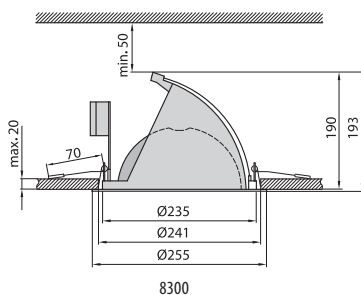

Material: ring – aluminium; projector – aluminium; reflector – aluminium; cover – glass
Connection type: 820 – quick connector; 8212, 8200 – three-way terminal block 2,5 mm²

Art. no.	Index	Model	Light source	Power	Socket	Ballast	Colour
830 Movable recessed ceiling fixture							
0123	OS-830G70-10	830	metal halide lamp MH-12	70W	G12	not included	white
0124	OS-830G70-73	830	metal halide lamp MH-12	70W	G12	not included	silver
8300 Movable recessed ceiling fixture							
0125	OS-830015-10	8300	metal halide lamp MH-12	150W	Rx7s	not included	white
840 Movable recessed ceiling fixture							
0126	OS-840070-10	840	metal halide lamp MH-12	70W	G12	not included	white
0127	OS-840070-72	840	metal halide lamp MH-12	70W	G12	not included	silver