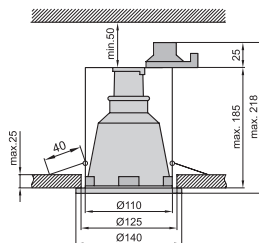

Material: ring – aluminium; projector – aluminium; reflektor – aluminium; cover – glass

Art. no.	Index	Model	Light source	Power	Socket	Colour
R Fixed recessed ceiling fixture						
0128	OS-R350NG-10	R-350NG	compact fluorescent lamp or incandescent bulb	max. 40W	E27	white
0129	OS-R350NG-73	R-350NG	compact fluorescent lamp or incandescent bulb	max. 40W	E27	silver
0130	OS-R400NG-10	R-400NG	compact fluorescent lamp or incandescent bulb	max. 40W	E27	white
0131	OS-R400NG-73	R-400NG	compact fluorescent lamp or incandescent bulb	max. 40W	E27	silver
0132	OS-R500NG-10	R-500NG	compact fluorescent lamp or incandescent bulb	max. 40W	E27	white
0133	OS-R500NG-73	R-500NG	compact fluorescent lamp or incandescent bulb	max. 40W	E27	silver

R-350NG

R-400NG

R-500NG

Material: body – steel; ring – aluminium; reflector – aluminium; cover – glass

Art. no.	Index	Model	Light source	Power	Socket	Colour
R Fixed recessed ceiling fixture						
0134	OS-R600NG-10	R-600NG	compact fluorescent lamp or incandescent bulb	max. 40W	E27	white
0135	OS-R600NG-73	R-600NG	compact fluorescent lamp or incandescent bulb	max. 40W	E27	silver
0136	OS-R700NG-10	R-700NG	compact fluorescent lamp or incandescent bulb	max. 40W	E27	white
0137	OS-R700NG-73	R-700NG	compact fluorescent lamp or incandescent bulb	max. 40W	E27	silver
0138	OS-R800NG-10	R-800NG	compact fluorescent lamp or incandescent bulb	max. 40W	E27	white
0139	OS-R800NG-73	R-800NG	compact fluorescent lamp or incandescent bulb	max. 40W	E27	silver