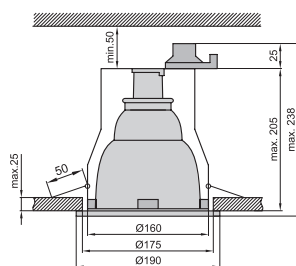

Material: ring – aluminium; projector – aluminium; reflector – aluminium; cover – glass
Connection type: 820 – quick connector; 8212, 8200 – three-way terminal block 2,5 mm²

Art. no.	Index	Model	Light source	Power	Socket	Ballast	Colour
830 Movable recessed ceiling fixture							
0123	OS-830G70-10	830	metal halide lamp MH-12	70W	G12	not included	white
0124	OS-830G70-73	830	metal halide lamp MH-12	70W	G12	not included	silver
8300 Movable recessed ceiling fixture							
0125	OS-830015-10	8300	metal halide lamp MH-12	150W	Rx7s	not included	white
840 Movable recessed ceiling fixture							
0126	OS-840070-10	840	metal halide lamp MH-12	70W	G12	not included	white
0127	OS-840070-72	840	metal halide lamp MH-12	70W	G12	not included	silver

R-350NG

R-400NG

R-500NG

Material: body – steel; ring – aluminium; reflector – aluminium; cover – glass

Art. no.	Index	Model	Light source	Power	Socket	Colour
R Fixed recessed ceiling fixture						
0134	OS-R600NG-10	R-600NG	compact fluorescent lamp or incandescent bulb	max. 40W	E27	white
0135	OS-R600NG-73	R-600NG	compact fluorescent lamp or incandescent bulb	max. 40W	E27	silver
0136	OS-R700NG-10	R-700NG	compact fluorescent lamp or incandescent bulb	max. 40W	E27	white
0137	OS-R700NG-73	R-700NG	compact fluorescent lamp or incandescent bulb	max. 40W	E27	silver
0138	OS-R800NG-10	R-800NG	compact fluorescent lamp or incandescent bulb	max. 40W	E27	white
0139	OS-R800NG-73	R-800NG	compact fluorescent lamp or incandescent bulb	max. 40W	E27	silver