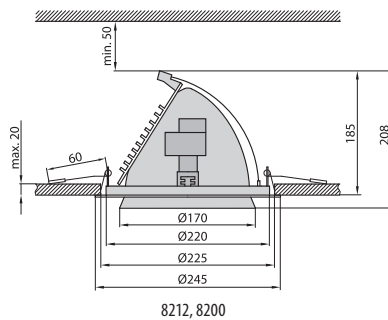

Material: ring – aluminium; projector – aluminium; reflector – aluminium; cover – glass
Connection type: 820 – quick connector; 8212, 8200 – three-way terminal block 2,5 mm²

Art. no.	Index	Model	Light source	Power	Socket	Ballast	Colour
830 Movable recessed ceiling fixture							
0123	OS-830G70-10	830	metal halide lamp MH-12	70W	G12	not included	white
0124	OS-830G70-73	830	metal halide lamp MH-12	70W	G12	not included	silver
8300 Movable recessed ceiling fixture							
0125	OS-830015-10	8300	metal halide lamp MH-12	150W	Rx7s	not included	white
840 Movable recessed ceiling fixture							
0126	OS-840070-10	840	metal halide lamp MH-12	70W	G12	not included	white
0127	OS-840070-72	840	metal halide lamp MH-12	70W	G12	not included	silver