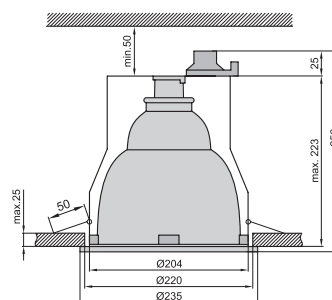

R-800NG

Material: body – steel; ring – aluminium; reflector – aluminium; cover – glass