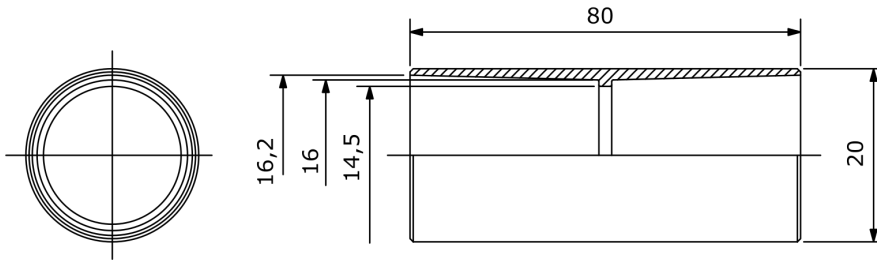

Routing components for rigid protective conduits with IP40 and IP67 protection degree.

Colour	Grey RAL 7035	IP degree	IP40
Conduits Ø (mm)	16	Type of material	Halogen-free in compliance with EN 50267-2-2
Electrocod	21221		

## DIMENSIONAL