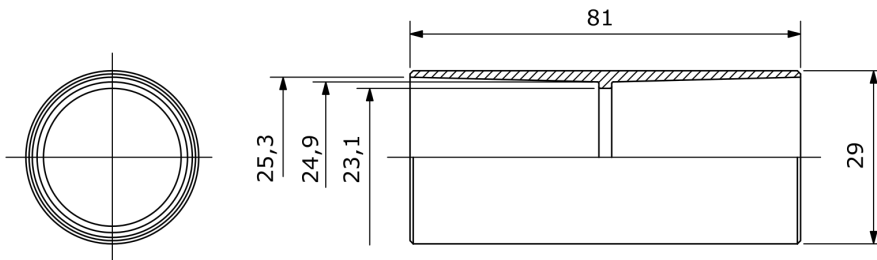

DIMENSIONAL

TECHNICAL SYMBOLOGY

STANDARDS/APPROVALS

GEWISS S.p.A. Via A. Volta, 1
24069 Cenate Sotto - Bergamo - Italy
tel. +39 035 94 61 11 fax +39 035 94 69 09

www.gewiss.com
sat@gewiss.com
Last update 25/05/2016

Data, measures, designs and pictures are shown only as informativ purposes, and could be changed without previous notice