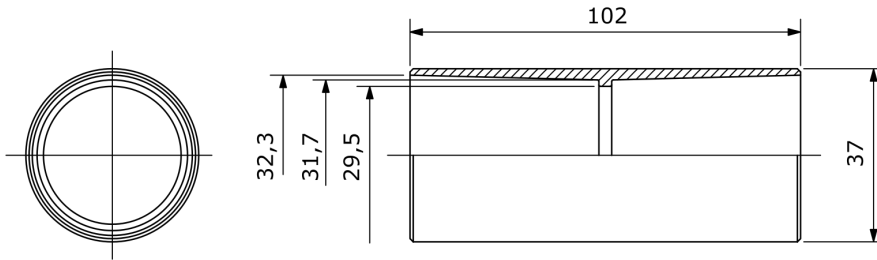

Routing components for rigid protective conduits with IP40 and IP67 protection degree.

|                 |               |                  |  |
|-----------------|---------------|------------------|--|
| Colour          | Grey RAL 7035 | IP degree        | IP40   |
| Conduits Ø (mm) | 32            | Type of material | Halogen-free in compliance with EN 50267-2-2 |
| Electrocod      | 21221         |                  |  |

### DIMENSIONAL