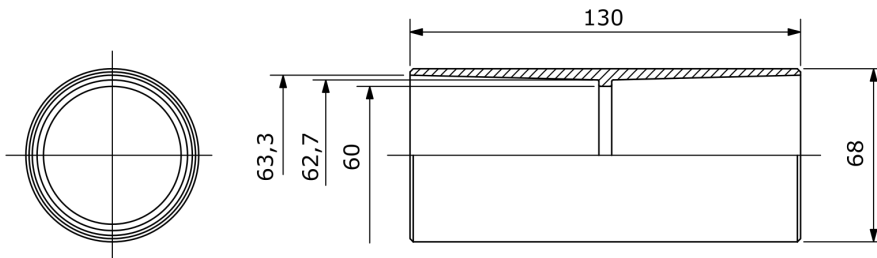

Routing components for rigid protective conduits with IP40 and IP67 protection degree.

Colour	Grey RAL 7035	IP degree	IP40
Conduits Ø (mm)	63	Electrocod	21221

## DIMENSIONAL