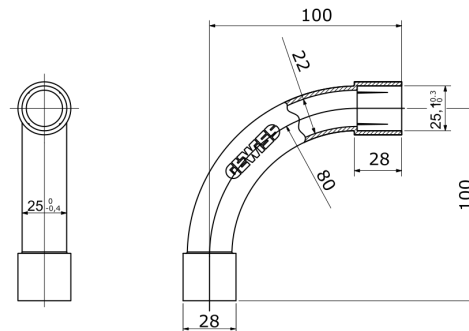

Routing components for rigid protective conduits with IP40 and IP67 protection degree.

Colour	Grey RAL 7035	IP degree	IP40
Conduits Ø (mm)	25	Type of material	Halogen-free in compliance with EN 50267-2-2
Electrocod	21221		

DIMENSIONAL

TECHNICAL SYMBOLOGY

IP40

STANDARDS/APPROVALS

GEWISS S.p.A. Via A. Volta, 1
24069 Cenate Sotto - Bergamo - Italy
tel. +39 035 94 61 11 fax +39 035 94 69 09

www.gewiss.com
sat@gewiss.com
Last update 26/05/2016

Data, measures, designs and pictures are shown only as informativ purposes, and could be changed without previous notice