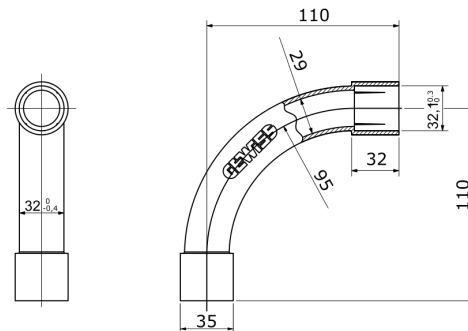

Routing components for rigid protective conduits with IP40 and IP67 protection degree.

Colour	Grey RAL 7035	IP degree	IP40
Conduits Ø (mm)	32	Type of material	Halogen-free in compliance with EN 50267-2-2
Electrocod	21221		

### DIMENSIONAL