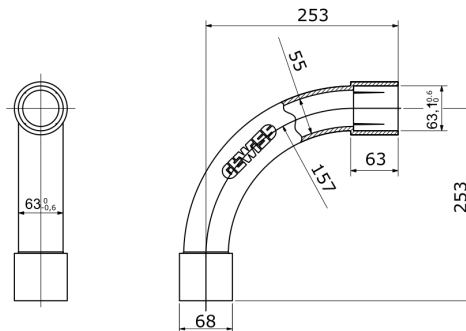

Routing components for rigid protective conduits with IP40 and IP67 protection degree.

Colour	Grey RAL 7035	IP degree	IP40
Conduits Ø (mm)	63	Electrocod	21221

### DIMENSIONAL