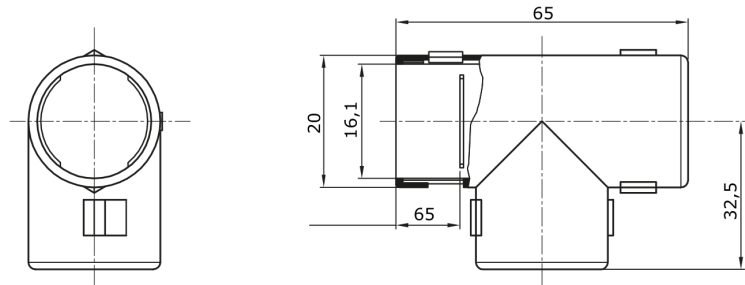

Routing components for rigid protective conduits with IP40 and IP67 protection degree.

Colour	Grey RAL 7035	IP degree	IP40
Conduits Ø (mm)	16	Electrocod	21221

DIMENSIONAL

TECHNICAL SYMBOLOGY

IP40

STANDARDS/APPROVALS