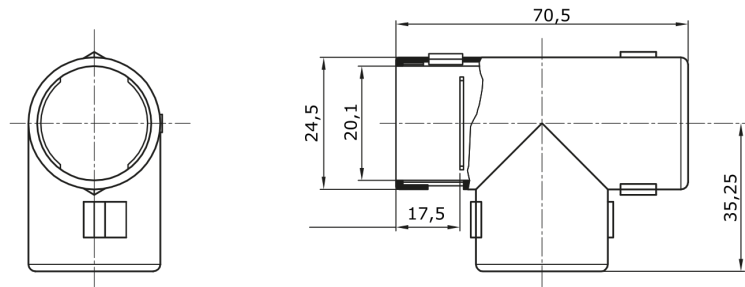

Routing components for rigid protective conduits with IP40 and IP67 protection degree.

Colour	Grey RAL 7035	IP degree	IP40
Conduits Ø (mm)	20	Electrocod	21221

DIMENSIONAL

TECHNICAL SYMBOLOGY

IP40

STANDARDS/APPROVALS