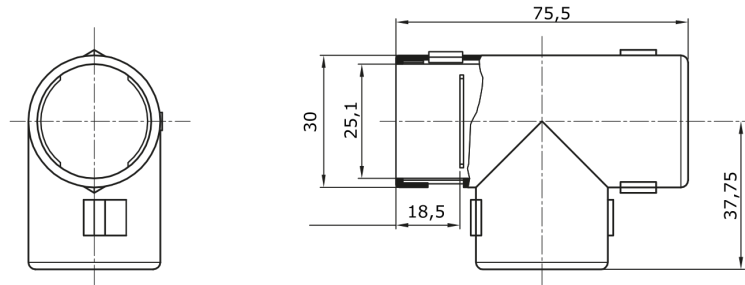

Routing components for rigid protective conduits with IP40 and IP67 protection degree.

Colour	Grey RAL 7035	IP degree	IP40
Conduits Ø (mm)	25	Electrocod	21221

DIMENSIONAL

TECHNICAL SYMBOLOGY

IP40

STANDARDS/APPROVALS