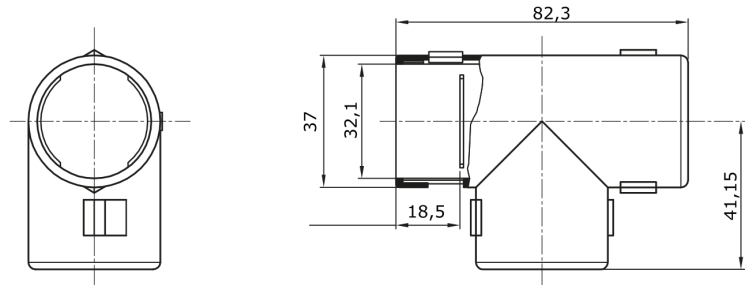

Routing components for rigid protective conduits with IP40 and IP67 protection degree.

| | | | |
|-----------------|---------------|------------|-------|
| Colour | Grey RAL 7035 | IP degree | IP40 |
| Conduits Ø (mm) | 32 | Electrocod | 21221 |

DIMENSIONAL

TECHNICAL SYMBOLOGY

IP40

STANDARDS/APPROVALS

GEWISS S.p.A. Via A. Volta, 1
24069 Cenate Sotto - Bergamo - Italy
tel. +39 035 94 61 11 fax +39 035 94 69 09

www.gewiss.com
sat@gewiss.com
Last update 26/05/2016

Data, measures, designs and pictures are shown only as informativ purposes, and could be changed without previous notice