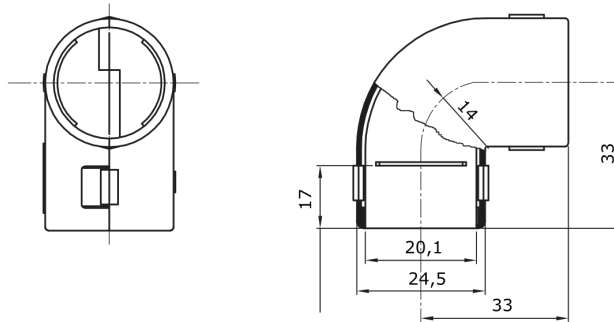

Routing components for rigid protective conduits with IP40 and IP67 protection degree.

Colour	Grey RAL 7035	IP degree	IP40
Conduits Ø (mm)	20	Electrocod	21221

DIMENSIONAL

TECHNICAL SYMBOLOGY

IP40

STANDARDS/APPROVALS