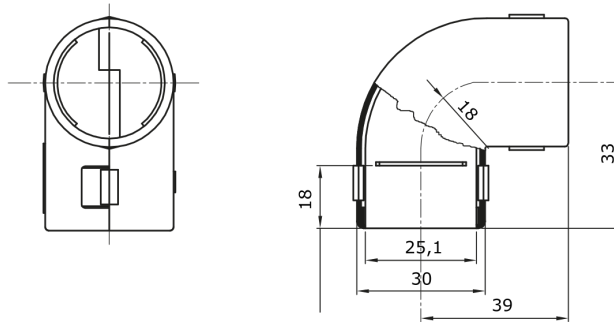

Routing components for rigid protective conduits with IP40 and IP67 protection degree.

Colour	Grey RAL 7035	IP degree	IP40
Conduits Ø (mm)	25	Electrocod	21221

DIMENSIONAL

TECHNICAL SYMBOLOGY

IP40

STANDARDS/APPROVALS