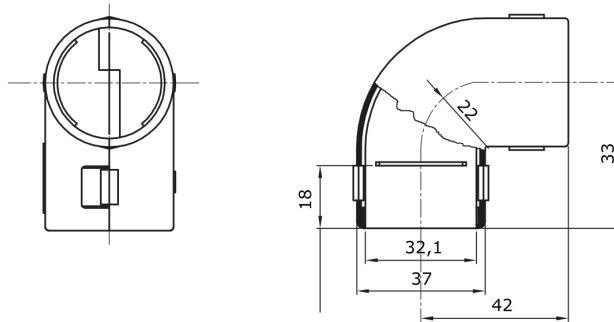

Routing components for rigid protective conduits with IP40 and IP67 protection degree.

Colour	Grey RAL 7035	IP degree	IP40
Conduits Ø (mm)	32	Electrocod	21221

## DIMENSIONAL