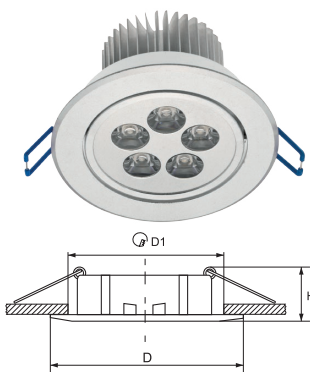

RECESSED FIXTURES

Downlight fixtures

GL 219

LED ~230V 50/60 Hz Ra>80

Model	Watt	LEDs (pcs)	Lumen (lm)	Colour temp. (K)	Size (mm)			Catalogue number	Packing (pcs)
					D	H	D1		
GL219WH	5x1W	5	350	4000-4300	108	70	95	92LED219WH	40
GL219WW	5x1W	5	350	2700-3000	108	70	95	92LED219WW	40

Body: aluminium alloy | **LED type:** epistar