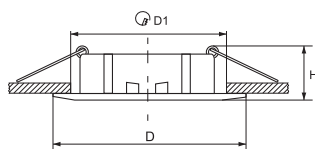

LED LIGHTING

Downlight fixtures

GL 220

Model	Watt	LEDs (pcs)	Lumen (lm)	Colour temp. (K)	Size (mm)			Catalogue number	Packing (pcs)
					D	H	D1		
GL220WH	7x1W	7	490	4000-4300	108	70	95	92LED220WH	40
GL220WW	7x1W	7	490	2700-3000	108	70	95	92LED220WW	40

Body: aluminium alloy | **LED type:** epistar

GL 221

Model	Watt	Lumen (lm)	Colour temp. (K)	Size (mm)			Catalogue number	Packing (pcs)
				D	H	D1		
GL221WH	12x1W	960	4000-4300	135	66	120	92LED221WH	20
GL221WW	12x1W	960	2700-3000	135	66	120	92LED221WW	20

Body: aluminium alloy | **LED type:** epistar

GL 222

Model	Watt	Lumen (lm)	Colour temp. (K)	Size (mm)			Catalogue number	Packing (pcs)
				D	H	D1		
GL222WH	18x1W	1260	4000-4300	160	95	145	92LED222WH	12
GL222WW	18x1W	1260	2700-3000	160	95	145	92LED222WW	12

Body: aluminium alloy | **LED type:** epistar