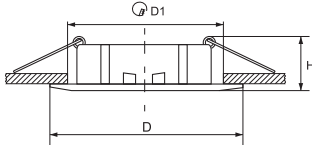

GL 223

Model	Watt	Lumen (lm)	Colour temp. (K)	Size (mm)			Catalogue number	Packing (pcs)
				D	H	D1		
GL223WH	21x1W	1470	4000-4300	180	95	160	92LED223WH	12
GL223WW	21x1W	1470	2700-3000	180	95	160	92LED223WW	12

Body: aluminium alloy | **LED type:** epistar

GL FILM

Model	Watt	Lumen (lm)	Colour temp. (K)	Size (mm)			Catalogue number	Packing (pcs)
				D	H	D1		
GL FILM215WH	5W	350	4000-4300	125	70	110	92LED215WH	20
GL FILM215WW	5W	350	2700-3000	125	70	110	92LED215WW	20

Body: aluminium alloy | **LED type:** epistar

GL FILM

Model	Watt	Lumen (lm)	Colour temp. (K)	Size (mm)			Catalogue number	Packing (pcs)
				D	H	D1		
GL FILM216WH	10W	700	4000-4300	165	70	140	92LED216WH	20
GL FILM 216WW	10W	700	2700-3000	165	70	140	92LED216WW	20

Body: aluminium alloy | **LED type:** epistar