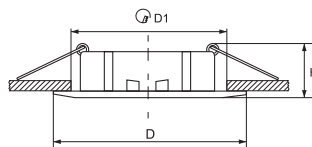

LED LIGHTING

Downlight fixtures