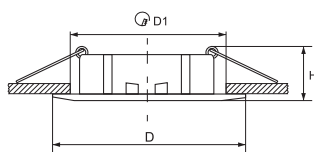

LED LIGHTING

Downlight fixtures

GL 220

Model	Watt	LEDs (pcs)	Lumen (lm)	Colour temp. (K)	Size (mm)			Catalogue number	Packing (pcs)
					D	H	D1		
GL220WH	7x1W	7	490	4000-4300	108	70	95	92LED220WH	40
GL220WW	7x1W	7	490	2700-3000	108	70	95	92LED220WW	40

Body: aluminium alloy | **LED type:** epistar

GL 221

Model	Watt	Lumen (lm)	Colour temp. (K)	Size (mm)			Catalogue number	Packing (pcs)
				D	H	D1		
GL221WH	12x1W	960	4000-4300	135	66	120	92LED221WH	20
GL221WW	12x1W	960	2700-3000	135	66	120	92LED221WW	20

Body: aluminium alloy | **LED type:** epistar

GL 222

Model	Watt	Lumen (lm)	Colour temp. (K)	Size (mm)			Catalogue number	Packing (pcs)
				D	H	D1		
GL222WH	18x1W	1260	4000-4300	160	95	145	92LED222WH	12
GL222WW	18x1W	1260	2700-3000	160	95	145	92LED222WW	12

Body: aluminium alloy | **LED type:** epistar