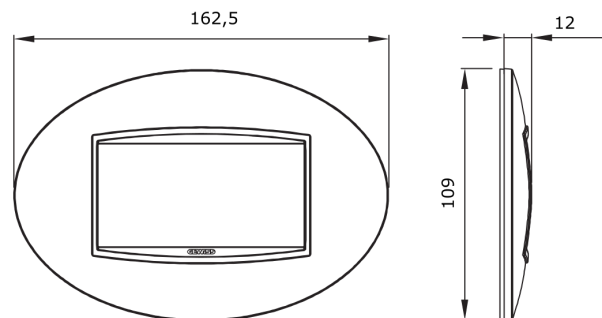

Range of plates for the Chorus wiring devices, made in a wide choice of shapes, colours, materials and finishes. It includes six different shapes (ONE, GEO, LUX, FLAT, ART and ICE) for rectangular boxes up to 12 modules and three different shapes (ONE International, GEO International and LUX International) suitable for round/square boxes, in single or multiple horizontal/vertical modularity, from 2 up to 2+2+2+2 modules. All the plates in the Chorus wiring devices use the same frame supports, without the necessity of additional adapters. The range includes also blank plates, IP55 waterproof plates and self-supporting plates for profiles and panels.

Family	ART	Colour	Cherry
Material	Wood	Type	-
Description	4 gang	For support codes	GW16804
Standard	EN 60669-1		

DIMENSIONAL

TECHNICAL SYMBOLOGY STANDARDS/APPROVALS

GEWISS S.p.A. Via A. Volta, 1
24069 Cenate Sotto - Bergamo - Italy
tel. +39 035 94 61 11 fax +39 035 94 69 09