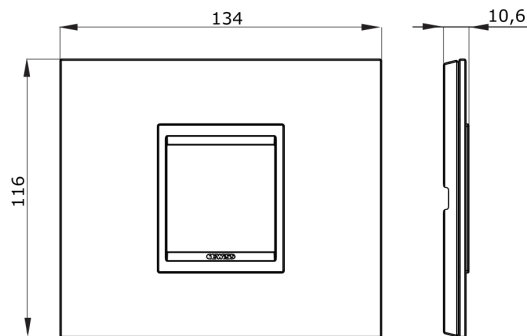

Range of plates for the Chorus wiring devices, made in a wide choice of shapes, colours, materials and finishes. It includes six different shapes (ONE, GEO, LUX, FLAT, ART and ICE) for rectangular boxes up to 12 modules and three different shapes (ONE International, GEO International and LUX International) suitable for round/square boxes, in single or multiple horizontal/vertical modularity, from 2 up to 2+2+2+2 modules. All the plates in the Chorus wiring devices use the same frame supports, without the necessity of additional adapters. The range includes also blank plates, IP55 waterproof plates and self-supporting plates for profiles and panels.

Family	FLAT	Colour	Bamboo
Material	Wood	Type	-
Description	2 gang	For support codes	GW16802, GW16803
Standard	EN 60669-1		

DIMENSIONAL

TECHNICAL SYMBOLOGY

STANDARDS/APPROVALS

GEWISS S.p.A. Via A. Volta, 1
24069 Cenate Sotto - Bergamo - Italy
tel. +39 035 94 61 11 fax +39 035 94 69 09