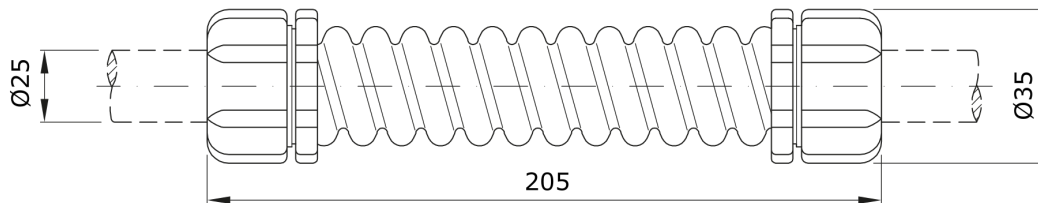

Routing components for rigid protective conduits with IP40 and IP67 protection degree.

Colour	Grey RAL 7035	IP degree	IP44
Length (mm)	205	External Ø (mm)	35
Internal Ø (mm)	21,5	For external conduits (mm)	25
Electrocod	21221		

### DIMENSIONAL