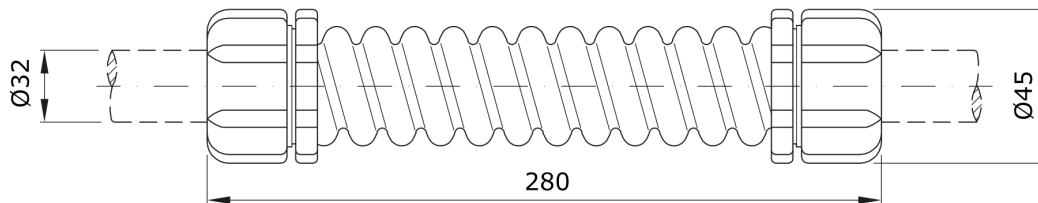

Routing components for rigid protective conduits with IP40 and IP67 protection degree.

Colour	Grey RAL 7035	IP degree	IP44
Length (mm)	280	External Ø (mm)	45
Internal Ø (mm)	28	For external conduits (mm)	32
Electrocod	21221		

DIMENSIONAL

TECHNICAL SYMBOLOGY

IP44

STANDARDS/APPROVALS

GEWISS S.p.A. Via A. Volta, 1
24069 Cenate Sotto - Bergamo - Italy
tel. +39 035 94 61 11 fax +39 035 94 69 09

www.gewiss.com
sat@gewiss.com
Last update 26/05/2016

Data, measures, designs and pictures are shown only as informativ purposes, and could be changed without previous notice