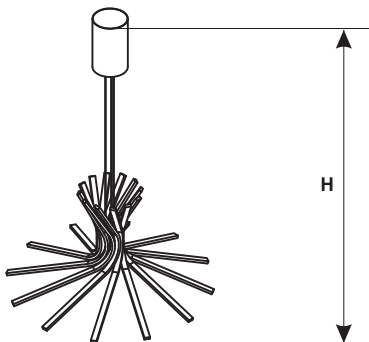

JOSEY

JOSEY
955JOSEY156P
955JOSEY156PW

Model	W	K	lm	V _{AC}	Hz	Size (mm)		
						W / D	L	H
955JOSEY156P	156	3000	11700	~230V	50/60Hz	700	-	1200
955JOSEY156PW	156	5000	11700	~230V	50/60Hz	700	-	1200