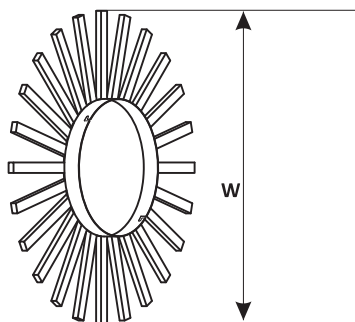

Read carefully before installation

WARM: COLD
WHITE: WHITE
3000K: 5000K

IP40

JOSEY

JOSEY
955JOSEY96/BL

Model	W	K	lm	V _{AC}	Hz	Size (mm)		
						W / D	L	H
955JOSEY96/BL	96	3000	7200	~230V	50/60Hz	575	-	50