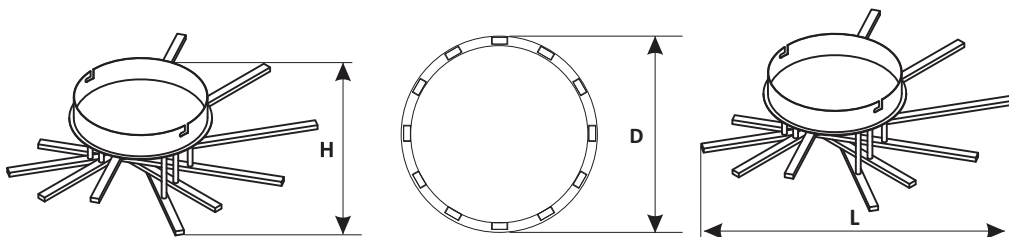

Read carefully before installation

WARM: COLD
WHITE: WHITE
3000K: 5000K

IP40

JOSEY

JOSEY

995JOSEY48

995JOSEY48W

Model	W	K	lm	V _{AC}	Hz	Size (mm)		
						W / D	L	H
995JOSEY48	48	3000	3600	~230V	50/60Hz	410	410	170
995JOSEY48W	48	5000	3600	~230V	50/60Hz	410	410	170