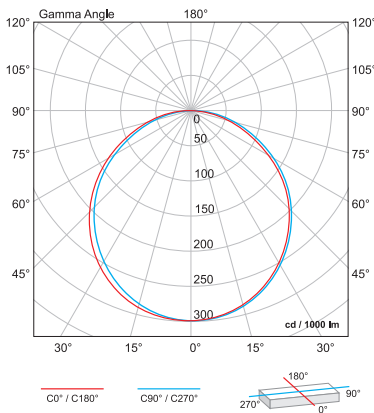

DRIVER for LED PANELS

Model	Watt	Catalogue number	Packing (pcs)
DRIVER for LED PANELS	12W	99DRIVERPN15	1
DRIVER for LED PANELS	27W	99DRIVERPN16	1
DRIVER for LED PANELS	36W	99DRIVERPN38	1
DRIVER for LED PANELS	48W	99DRIVERPN42	1

LED PANEL 12W