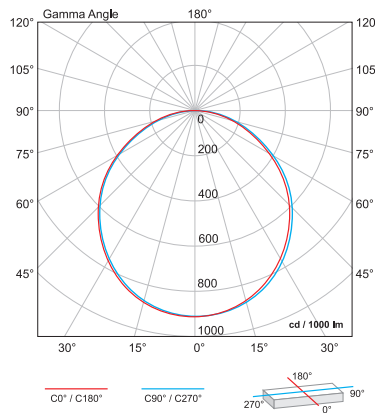

LED PANEL 36W