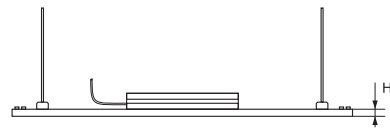

LED LIGHTING

12

LED PANELS

LED Panels

LED PANEL

Model	Input Voltage	Watt	Lumen (lm)	Colour temp. (K)	Colour body	Size (mm)			Catalogue number	Packing (pcs)
						Length	Width	Height		
LED PANEL	85V÷265V	12W	800	4000-4300	grey	295	295	11	92PANEL001	5
LED PANEL	85V÷265V	27W	1800	4000-4300	grey	595	295	11	92PANEL003	4
LED PANEL	85V÷265V	36W	2500	4000-4300	grey	595	595	11	92PANEL005	4
LED PANEL	85V÷265V	48W	3500	4000-4300	grey	1195	295	11	92PANEL007	4

Suitable for mounting in suspended ceiling Armstrong type

Model	Watt	Lumen (lm)	Colour temp. (K)	Colour body	Size (mm)			Catalogue number	Packing (pcs)
					Length	Width	Height		
LED PANEL with clips	12W	800	4000-4300	grey	315	315	11	92PANEL002	5
LED PANEL with clips	27W	1800	4000-4300	grey	615	315	11	92PANEL004	4
LED PANEL with clips	36W	2500	4000-4300	grey	615	615	11	92PANEL006	4
LED PANEL with clips	48W	3500	4000-4300	grey	1215	315	11	92PANEL008	4

Suitable for mounting in suspended ceiling made of plasterboard. Dimensions of the cut: 12W - 300x300; 27W - 600x300; 36W - 600x600; 48W - 1200x300

Body: Aluminium alloy | **LED type:** Epistar

SUSPENSION WIRE AND FITTINGS FOR LED PANELS