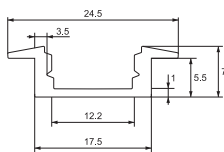

ELM718/1

	Model		Catalogue number	Packing (pcs)
1.	ELM718/1-1000	Aluminium profile for LED strip with matt PVC cover-1m	99ACC07	100
2.	ELM718/1-2000	Aluminium profile for LED strip with matt PVC cover-2m	99ACC08	100
3.	ELM718/1-end cap	PVC end cap	99ACC09	50
4.	ELM718/1-connector	Inox fixing bracket	99ACC10	50