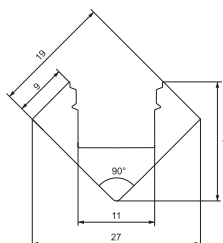

ELM718/1

	Model		Catalogue number	Packing (pcs)
1.	ELM718/1-1000	Aluminium profile for LED strip with matt PVC cover-1m	99ACC07	100
2.	ELM718/1-2000	Aluminium profile for LED strip with matt PVC cover-2m	99ACC08	100
3.	ELM718/1-end cap	PVC end cap	99ACC09	50
4.	ELM718/1-connector	Inox fixing bracket	99ACC10	50

ELM718/2

	Model		Catalogue number	Packing (pcs)
1.	ELM718/2-1000	Aluminium profile for LED strip with matt PVC cover-1m	99ACC11	80
2.	ELM718/2-2000	Aluminium profile for LED strip with matt PVC cover-2m	99ACC12	80
3.	ELM718/2-end cap	PVC end cap	99ACC13	50