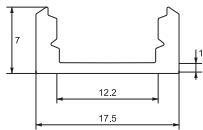

ELM718/1

	Model		Catalogue number	Packing (pcs)
1.	ELM718/1-1000	Aluminium profile for LED strip with matt PVC cover-1m	99ACC07	100
2.	ELM718/1-2000	Aluminium profile for LED strip with matt PVC cover-2m	99ACC08	100
3.	ELM718/1-end cap	PVC end cap	99ACC09	50
4.	ELM718/1-connector	Inox fixing bracket	99ACC10	50