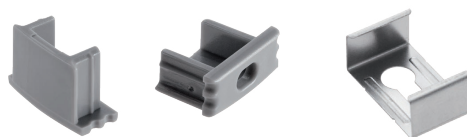

ACCESSORIES FOR LED STRIPS

Model	Catalogue number	Packing (pcs)
1. ACC01 Silicone clips for LED strip.	99ACC01	50
2. ACC02 One colour LED strip connector,150mm cable	99ACC02	50
3. ACC03 One colour LED strip connector,150mm cable	99ACC03	50
4. ACC04 RGB LED strip connector,150mm cable	99ACC04	50
5. ACC05 One colour LED strip connector	99ACC05	50
6. ACC06 RGB LED strip connector	99ACC06	50

ACCESSORIES FOR LED STRIPS

Type	Catalogue number	Packing (pcs)
FRONT CAPS for 3528 IP65 strip	99LED450	500
END CAPS for 3528 IP65 strip	99LED451	500
FRONT CAPS for 5050 IP65 strip	99LED452	500
END CAPS for 5050 IP65 strip	99LED453	500
FRONT CAPS for 5050 IP65 strip	99LED454	500
END CAPS for 5050 IP65 strip	99LED455	500

ELM718/1

	Model		Catalogue number	Packing (pcs)
1.	ELM718/1-1000	Aluminium profile for LED strip with matt PVC cover-1m	99ACC07	100
2.	ELM718/1-2000	Aluminium profile for LED strip with matt PVC cover-2m	99ACC08	100
3.	ELM718/1-end cap	PVC end cap	99ACC09	50
4.	ELM718/1-connector	Inox fixing bracket	99ACC10	50

ELM718/2

	Model		Catalogue number	Packing (pcs)
1.	ELM718/2-1000	Aluminium profile for LED strip with matt PVC cover-1m	99ACC11	80
2.	ELM718/2-2000	Aluminium profile for LED strip with matt PVC cover-2m	99ACC12	80
3.	ELM718/2-end cap	PVC end cap	99ACC13	50