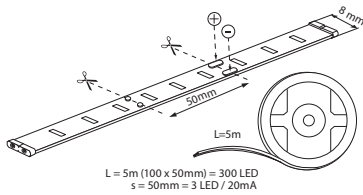

Luminous efficiency: 4-5Lm/LED

LED LIGHTING

LED Strips light

LED 300 - IP20

Model	LEDs (pcs/m)	Watts / meter	Colour temp. (K) / (nm)	Colour	Catalogue number	Packing (reel)
LED-3528-60-WW	60pcs/m	4.8W/m	2700~3000	warm white	99LED472	1
LED-3528-60-CW	60pcs/m	4.8W/m	6200~6500	cold white	99LED473	1
LED-3528-60-Y	60pcs/m	4.8W/m	587-592	yellow	99LED474	1
LED-3528-60-G	60pcs/m	4.8W/m	520-525	green	99LED475	1
LED-3528-60-B	60pcs/m	4.8W/m	465-470	blue	99LED476	1
LED-3528-60-R	60pcs/m	4.8W/m	620-630	red	99LED477	1