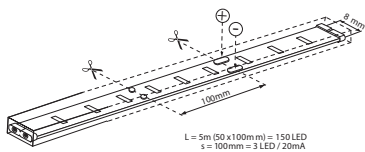

Luminous efficiency: 4-5Lm/LED

LED LIGHTING

LED Strips light

LED 300 - IP20

Model	LEDs (pcs/m)	Watts / meter	Colour temp. (K) / (nm)	Colour	Catalogue number	Packing (reel)
LED-3528-60-WW	60pcs/m	4.8W/m	2700~3000	warm white	99LED472	1
LED-3528-60-CW	60pcs/m	4.8W/m	6200~6500	cold white	99LED473	1
LED-3528-60-Y	60pcs/m	4.8W/m	587-592	yellow	99LED474	1
LED-3528-60-G	60pcs/m	4.8W/m	520-525	green	99LED475	1
LED-3528-60-B	60pcs/m	4.8W/m	465-470	blue	99LED476	1
LED-3528-60-R	60pcs/m	4.8W/m	620-630	red	99LED477	1