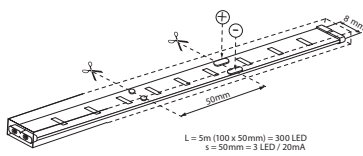

LED LIGHTING

LED Strips light

LED 300 - IP20

Model	LEDs (pcs/m)	Watts / meter	Colour temp. (K) / (nm)	Colour	Catalogue number	Packing (reel)
LED-3528-60-WW	60pcs/m	4.8W/m	2700~3000	warm white	99LED472	1
LED-3528-60-CW	60pcs/m	4.8W/m	6200~6500	cold white	99LED473	1
LED-3528-60-Y	60pcs/m	4.8W/m	587-592	yellow	99LED474	1
LED-3528-60-G	60pcs/m	4.8W/m	520-525	green	99LED475	1
LED-3528-60-B	60pcs/m	4.8W/m	465-470	blue	99LED476	1
LED-3528-60-R	60pcs/m	4.8W/m	620-630	red	99LED477	1

Luminous efficiency: 4-5Lm/LED

LED 300 - IP65

Model	LEDs (pcs/m)	Watts / meter	Colour temp. (K) / (nm)	Colour	Catalogue number	Packing (reel)
LED-3528-60-WW	60pcs/m	4.8W/m	2700~3000	warm white	99LED478	1
LED-3528-60-CW	60pcs/m	4.8W/m	6200~6500	cold white	99LED479	1
LED-3528-60-Y	60pcs/m	4.8W/m	587-592	yellow	99LED480	1
LED-3528-60-G	60pcs/m	4.8W/m	520-525	green	99LED481	1
LED-3528-60-B	60pcs/m	4.8W/m	465-470	blue	99LED482	1
LED-3528-60-R	60pcs/m	4.8W/m	620-630	red	99LED483	1

Luminous efficiency: 4-5Lm/LED