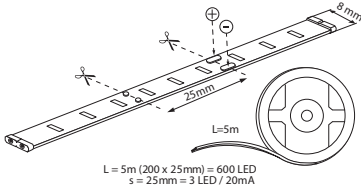

LED 600 - IP20

Model	LEDs (pcs/m)	Watts / meter	Colour temp. (K)	Colour	Catalogue number	Packing (reel)
LED-3528-120-WW	120pcs/m	9,6W/m	2700-3000	warm white	99LED484	1
LED-3528-120-CW	120pcs/m	9,6W/m	6200-6500	cold white	99LED485	1

Luminous efficiency: 4-5Lm/LED

LED 600 - IP65

Model	LEDs (pcs/m)	Watts / meter	Colour temp. (K)	Colour	Catalogue number	Packing (reel)
LED-3528-120-WW	120pcs/m	9,6W/m	2700-3000	warm white	99LED490	1
LED-3528-120-CW	120pcs/m	9,6W/m	6200-6500	cold white	99LED491	1

Luminous efficiency: 4-5Lm/LED