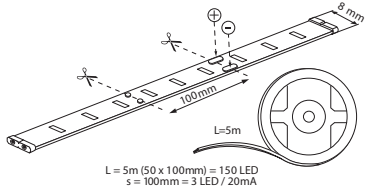

LED 150 - IP20

Model	LEDs (pcs/m)	Watts / meter	Colour temp. (K)	Colour	Catalogue number	Packing (reel)
LED-3528-30-WW	30pcs/m	2.4W/m	2700~3000	warm white	99LED460	1
LED-3528-30-CW	30pcs/m	2.4W/m	6200~6500	cold white	99LED461	1

Luminous efficiency: 4-5Lm/LED

LED 150 - IP65

Model	LEDs (pcs/m)	Watts / meter	Colour temp. (K)	Colour	Catalogue number	Packing (reel)
LED-3528-30-WW	30pcs/m	2.4W/m	2700~3000	warm white	99LED466	1
LED-3528-30-CW	30pcs/m	2.4W/m	6200~6500	cold white	99LED467	1

Luminous efficiency: 4-5Lm/LED