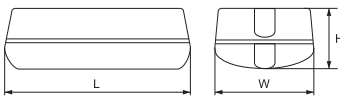

OCEAN

Model	Watt	Colour	Size (mm)			Ballast	Catalogue number	Packing (pcs)
			Length	Width	Height			
OCEAN	8W	chrome	421	55	67	electronic	95IP4409	1
OCEAN	14W	chrome	650	55	67	electronic	95IP4410	1

Body: PVC | **Diffuser:** PVC

Emergency lighting fixtures

XL201

Model	Watt	Colour	Size (mm)			Ballast	Catalogue number	Packing (pcs)
			Length	Width	Height			
XL201B 6W	6W	white	245	75	50	electronic	99XL201B6	10
XL201C 8W	8W	white	325	75	50	electronic	99XL201C8	10